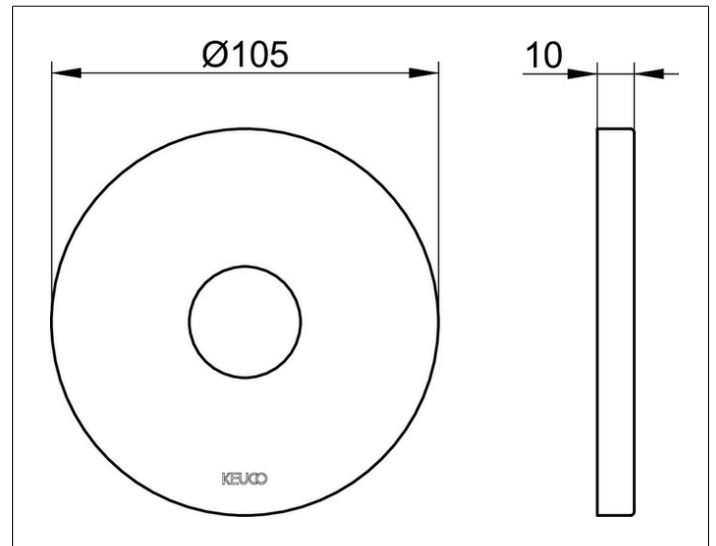

IXMO

59545030091 Decorative disc

PRODUCT

DRAWING

PRODUCT ATTRIBUTES

for bath filler/spout and wall outlet for shower hose,
105 mm, round, brass,
for installation between tiles and finish set

SURFACE

brushed bronze

DIMENSION

D: 105 mm