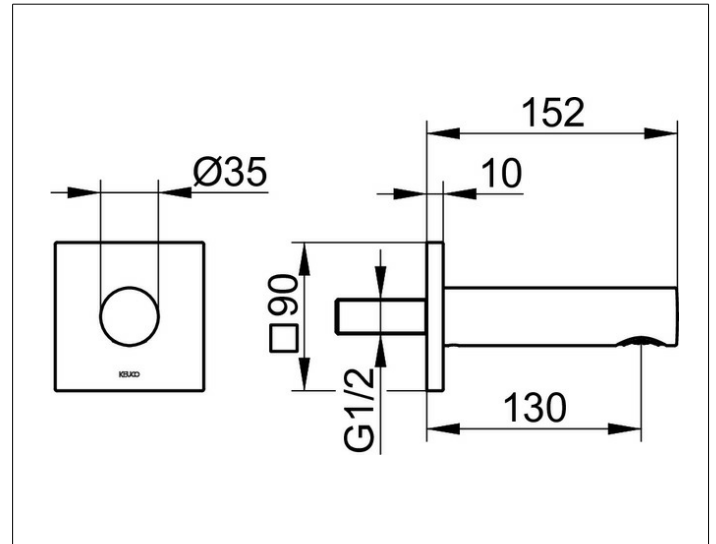

IXMO

59545050002 Bath filler/spout DN 15

**PRODUCT**

**DRAWING**

**PRODUCT ATTRIBUTES**

with square rosette,  
suitable for all concealed fittings

**SURFACE**

brushed nickel

**DIMENSION**

Ausladung 130 mm