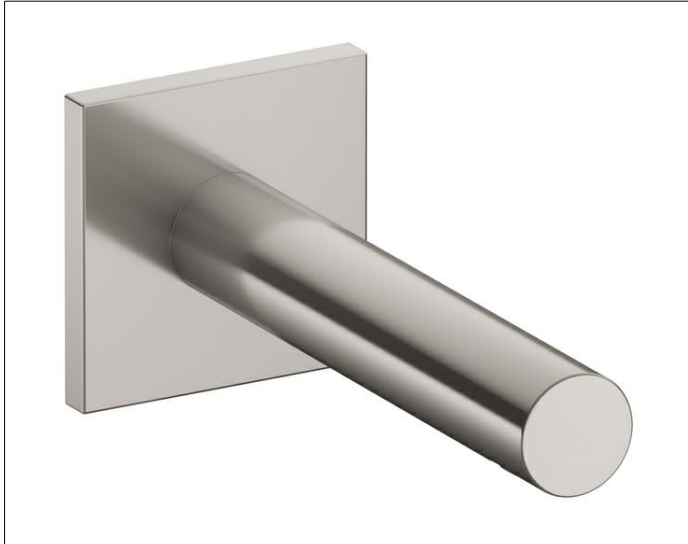

IXMO

59545050002 Bath filler/spout DN 15

**PRODUCT**

**DRAWING**

**PRODUCT ATTRIBUTES**

with square rosette,  
suitable for all concealed fittings

**SURFACE**

brushed nickel

**DIMENSION**

Ausladung 130 mm