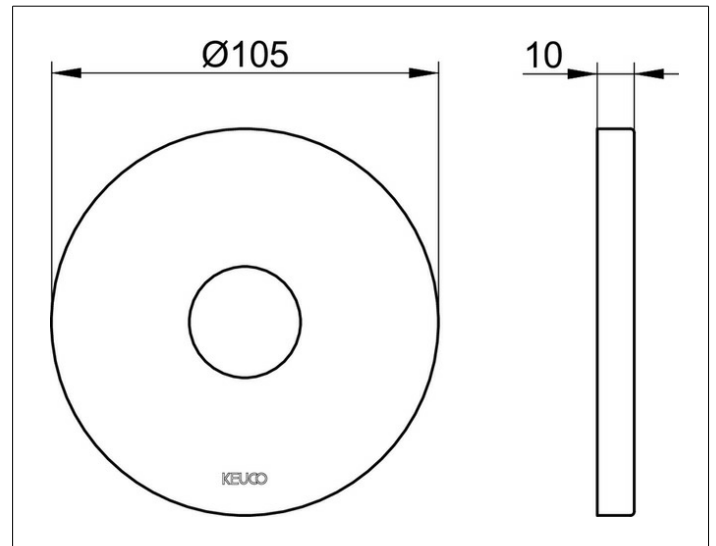

IXMO

59545050091 Decorative disc

PRODUCT

DRAWING

PRODUCT ATTRIBUTES

for bath filler/spout and wall outlet for shower hose,
105 mm, round, brass,
for installation between tiles and finish set

SURFACE

brushed nickel

DIMENSION

D: 105 mm