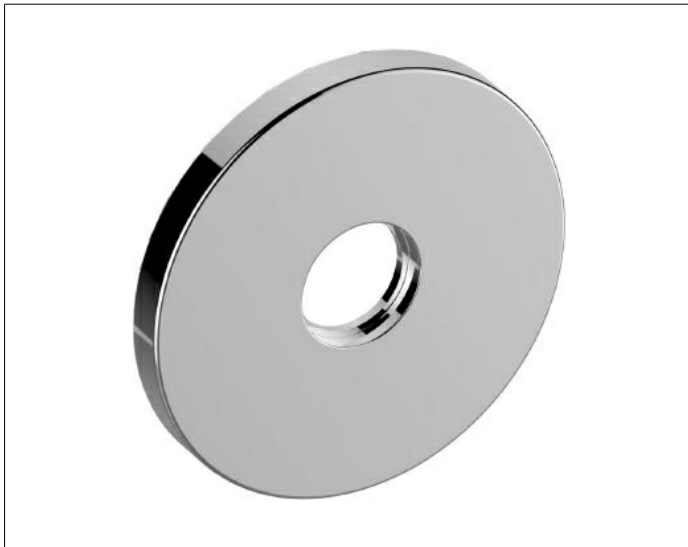

IXMO

59545070091 Decorative disc

PRODUCT

DRAWING

PRODUCT ATTRIBUTES

for bath filler/spout and wall outlet for shower hose,
105 mm, round, brass,
for installation between tiles and finish set

SURFACE

stainless steel finish

DIMENSION

D: 105 mm