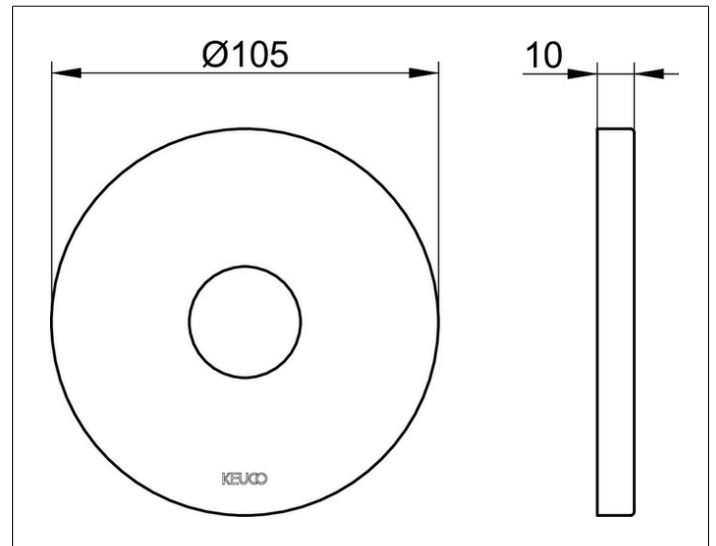

IXMO

59545070091 Decorative disc

PRODUCT

DRAWING

PRODUCT ATTRIBUTES

for bath filler/spout and wall outlet for shower hose,
105 mm, round, brass,
for installation between tiles and finish set

SURFACE

stainless steel finish

DIMENSION

D: 105 mm