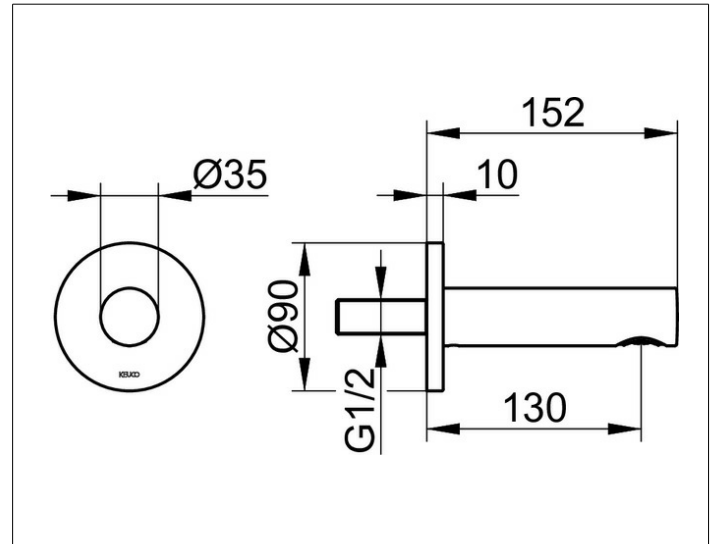

IXMO

59545130001 Bath filler/spout DN 15

PRODUCT

DRAWING

PRODUCT ATTRIBUTES

with round rosette,
suitable for all concealed fittings

SURFACE

brushed black chrome

DIMENSION

Ausladung 130 mm