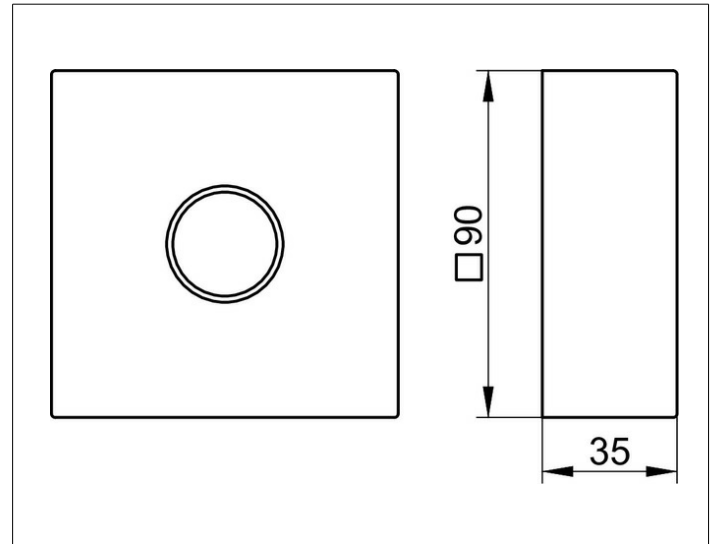

IXMO

59545130282 Extension rosette

PRODUCT

DRAWING

PRODUCT ATTRIBUTES

square, brass, 25 mm
for installation between tiles and finish set
for installation of
in walls with a low wall thickness,
installation depth 55 - 80 mm

SURFACE

brushed black chrome

DIMENSION

Höhe 25 mm