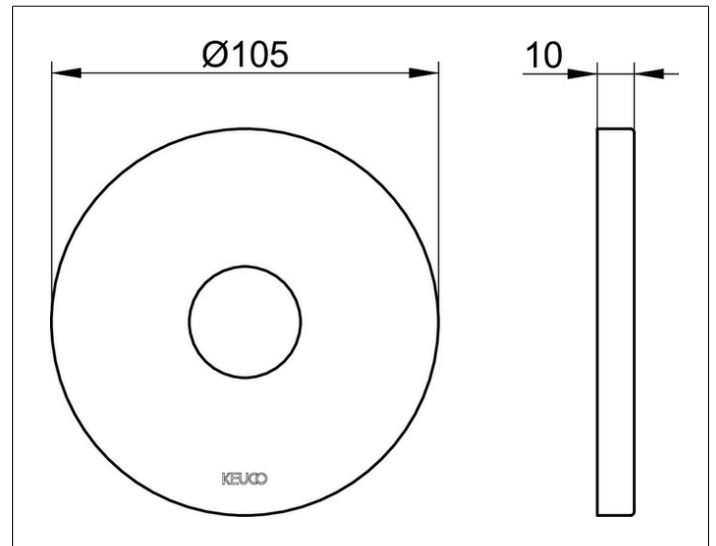

IXMO

59545170091 Decorative disc

PRODUCT

DRAWING

PRODUCT ATTRIBUTES

for bath filler/spout and wall outlet for shower hose,
105 mm, round, brass,
for installation between tiles and finish set

SURFACE

aluminium finish

DIMENSION

D: 105 mm