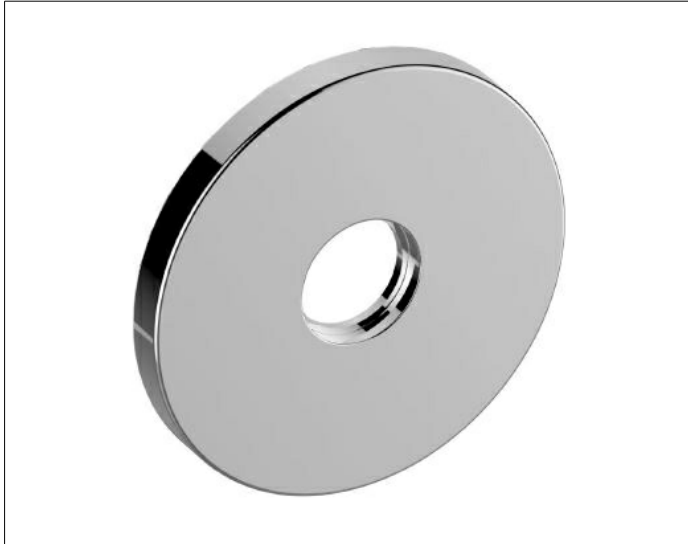

IXMO

59545170091 Decorative disc

PRODUCT

DRAWING

PRODUCT ATTRIBUTES

for bath filler/spout and wall outlet for shower hose,
105 mm, round, brass,
for installation between tiles and finish set

SURFACE

aluminium finish

DIMENSION

D: 105 mm