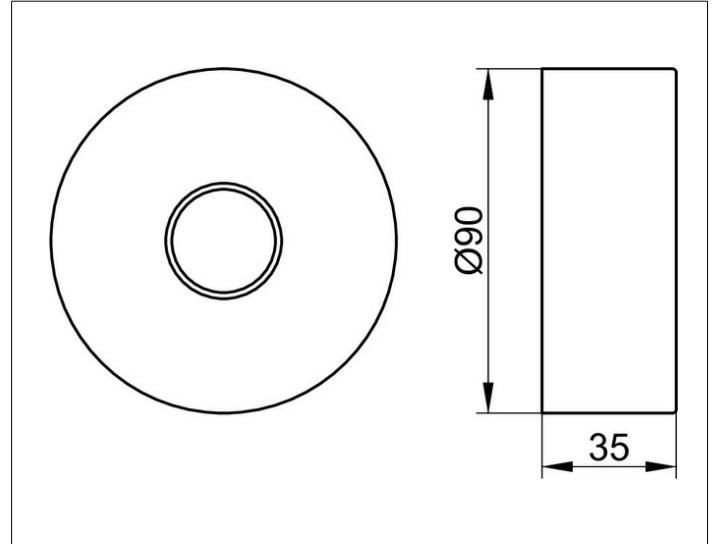

IXMO

59545170281 Extension rosette

PRODUCT

DRAWING

PRODUCT ATTRIBUTES

round, brass, 25 mm
for installation between tiles and finish set
for installation of
in walls with a low wall thickness,
installation depth 55 - 80 mm

SURFACE

aluminium finish

DIMENSION

Höhe 25 mm