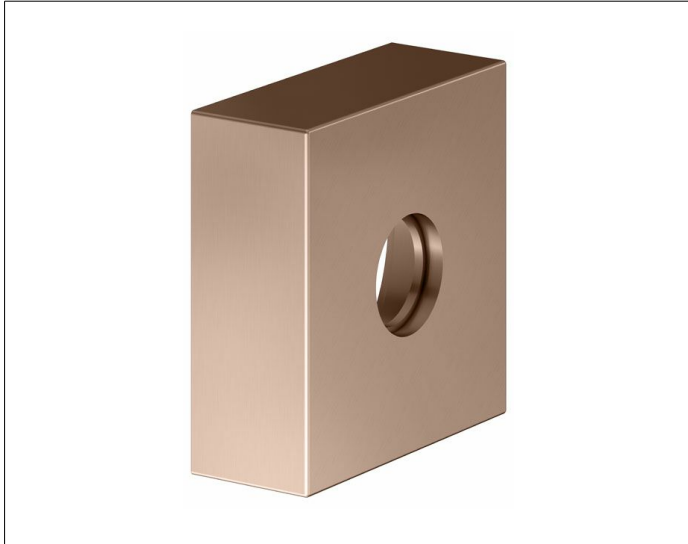

IXMO

59545290282 Extension rosette

PRODUCT

DRAWING

PRODUCT ATTRIBUTES

square, brass, 25 mm
for installation between tiles and finish set
for installation of
in walls with a low wall thickness,
installation depth 55 - 80 mm

SURFACE

brushed red gold

DIMENSION

Höhe 25 mm