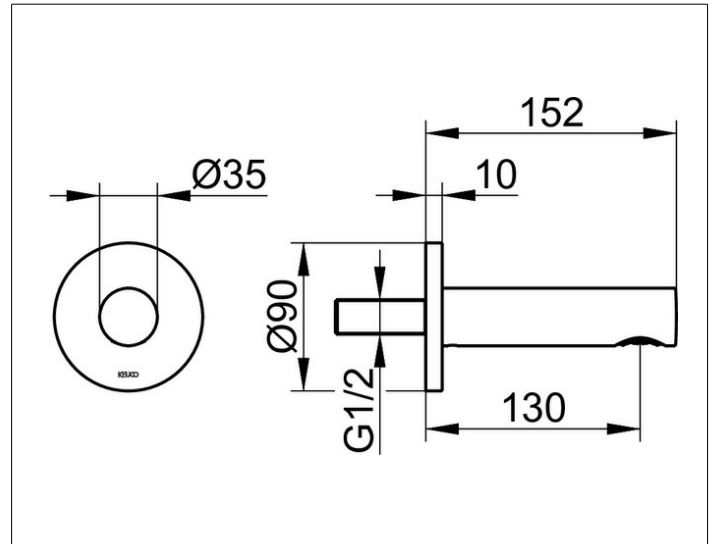

IXMO

59545370001 Bath filler/spout DN 15

PRODUCT

DRAWING

SURFACE

black matt

DIMENSION

Ausladung 130 mm