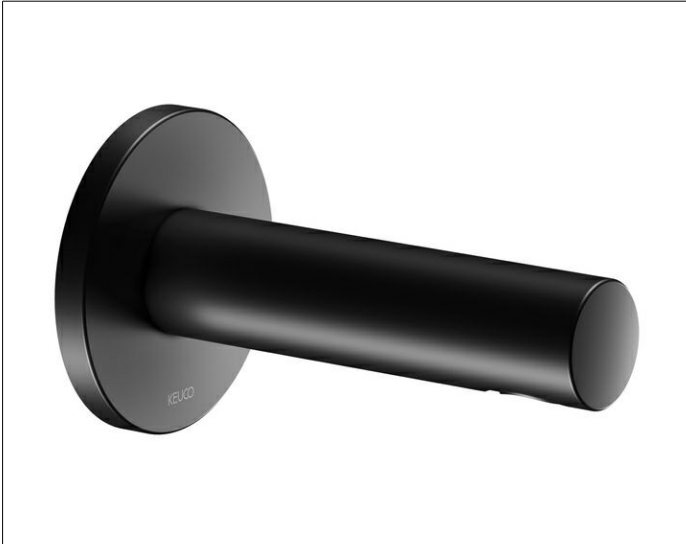

IXMO

59545370001 Bath filler/spout DN 15

PRODUCT

DRAWING

SURFACE

black matt

DIMENSION

Ausladung 130 mm