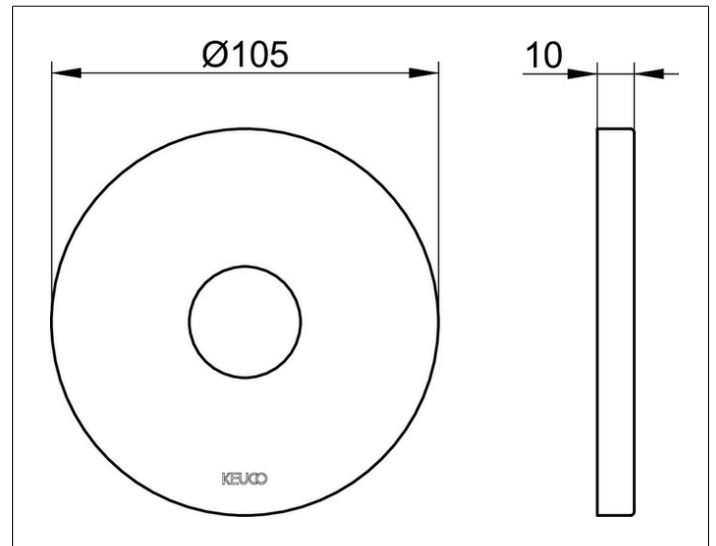

IXMO

59545370091 Decorative disc

PRODUCT

DRAWING

PRODUCT ATTRIBUTES

for bath filler/spout and wall outlet for shower hose,
105 mm, round, brass,
for installation between tiles and finish set

SURFACE

black matt

DIMENSION

105 mm Durchmesser