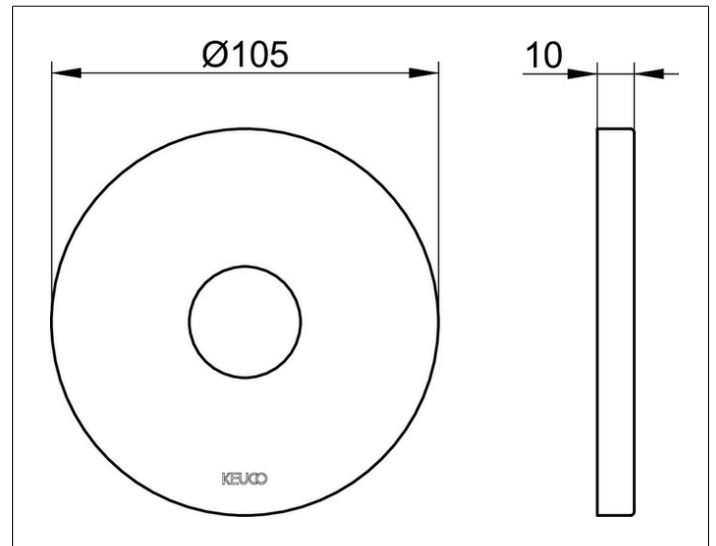

IXMO

59545370091 Decorative disc

**PRODUCT**

**DRAWING**

**PRODUCT ATTRIBUTES**

for bath filler/spout and wall outlet for shower hose,  
105 mm, round, brass,  
for installation between tiles and finish set

**SURFACE**

black matt

**DIMENSION**

105 mm Durchmesser