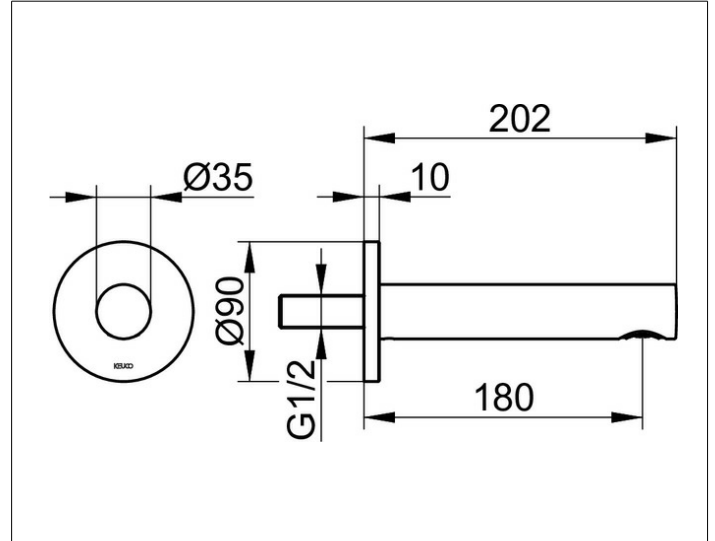

IXMO

59545370101 Bath filler/spout DN 15

PRODUCT

DRAWING

SURFACE

black matt

DIMENSION

Ausladung 180 mm