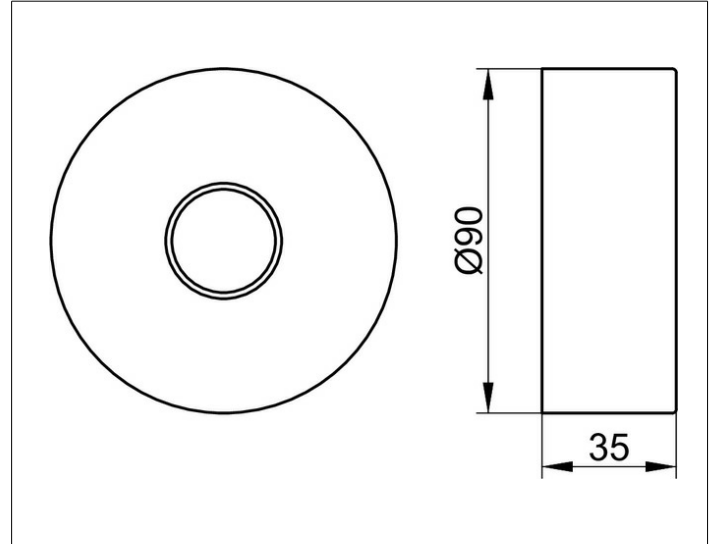

IXMO

59545370281 Extension rosette

PRODUCT

DRAWING

PRODUCT ATTRIBUTES

round, brass, 25 mm
for installation between tiles and finish set
for installation of
in walls with a low wall thickness,
installation depth 55 - 80 mm

SURFACE

black matt

DIMENSION

Höhe 25 mm