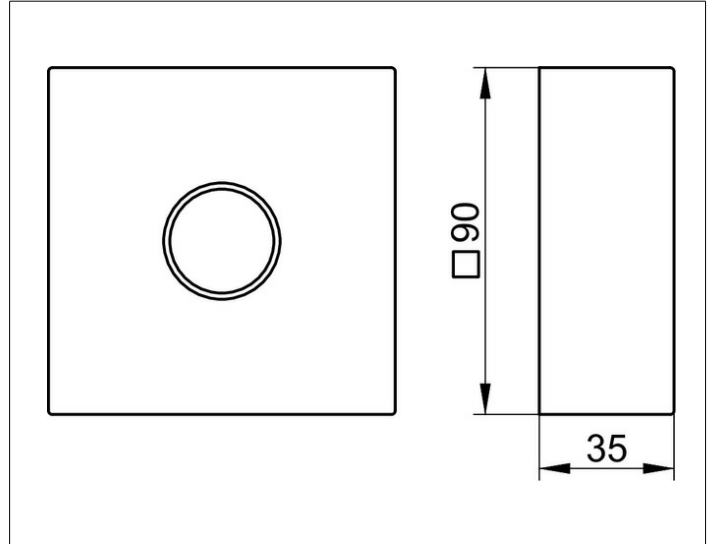

IXMO

59545370282 Extension rosette

PRODUCT

DRAWING

PRODUCT ATTRIBUTES

square, brass, 25 mm
for installation between tiles and finish set
for installation of
in walls with a low wall thickness,
installation depth 55 - 80 mm

SURFACE

black matt

DIMENSION

Höhe 25 mm