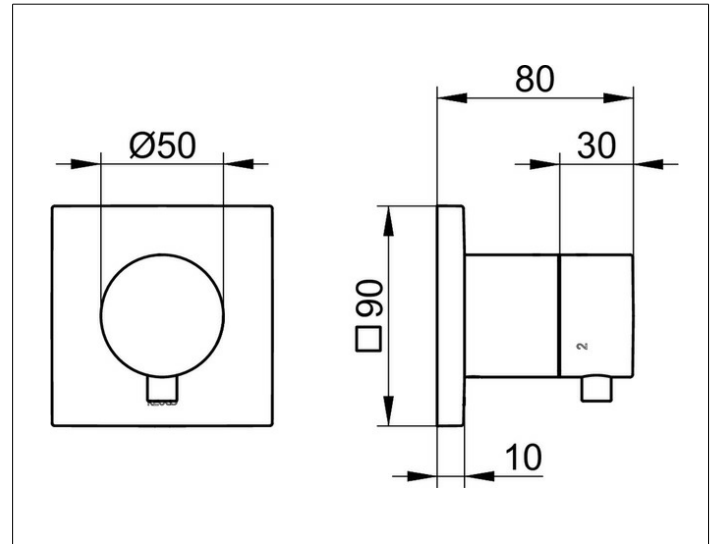

IXMO

59548371002 3-way diverter valve DN 15

PRODUCT

DRAWING

PRODUCT ATTRIBUTES

Set complete with:
handle, casing, rosette (square) and diverter valve
suitable for rough part no. 59548 000070

SURFACE

black matt