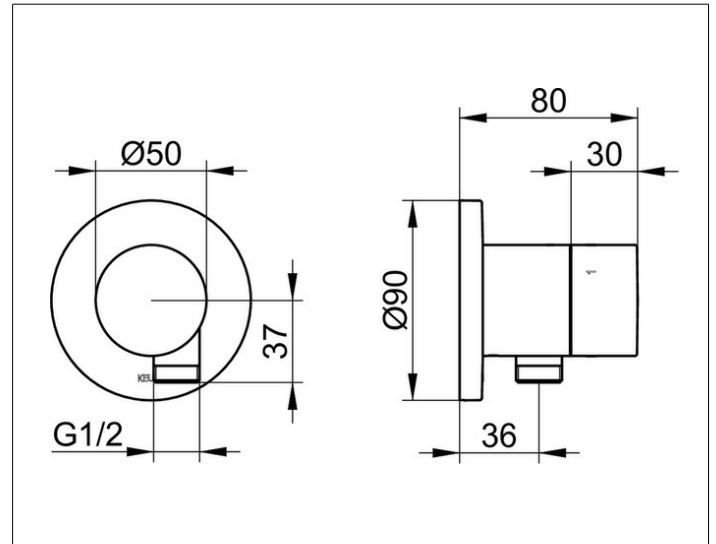

IXMO

59549070101 3-way stop and diverter valve with wall outlet for shower hose DN 15

PRODUCT

DRAWING

PRODUCT ATTRIBUTES

Set complete with:
 handle, casing, rosette (round) and stop and diverter valve,
 intrinsically safe against backflow,
 suitable for rough part no. 59548 000170

SURFACE

stainless steel finish

DIMENSION

IXMO Pure, rund