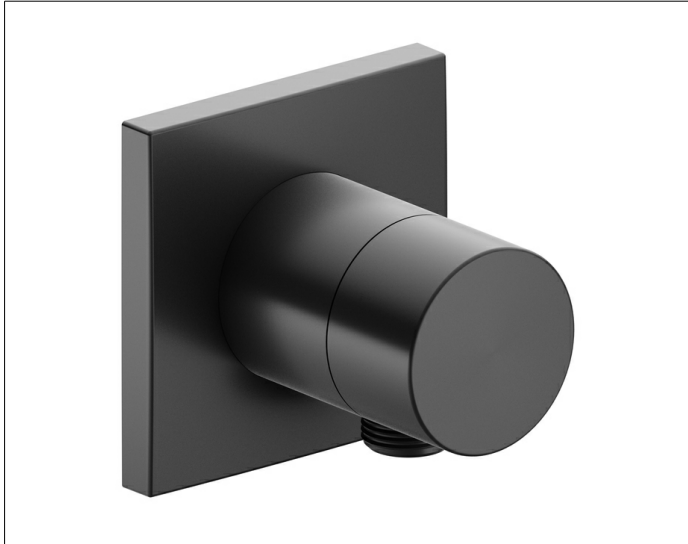

**IXMO**

**59549130102 3-way stop and diverter valve with wall outlet for shower hose DN 15**

**PRODUCT**

**DRAWING**

**PRODUCT ATTRIBUTES**

Set complete with:  
 handle, casing, rosette (square) and stop and diverter valve  
 intrinsically safe against backflow,  
 suitable for rough part no. 59548 000170

**SURFACE**

brushed black chrome

**DIMENSION**

IXMO Pure, eckig