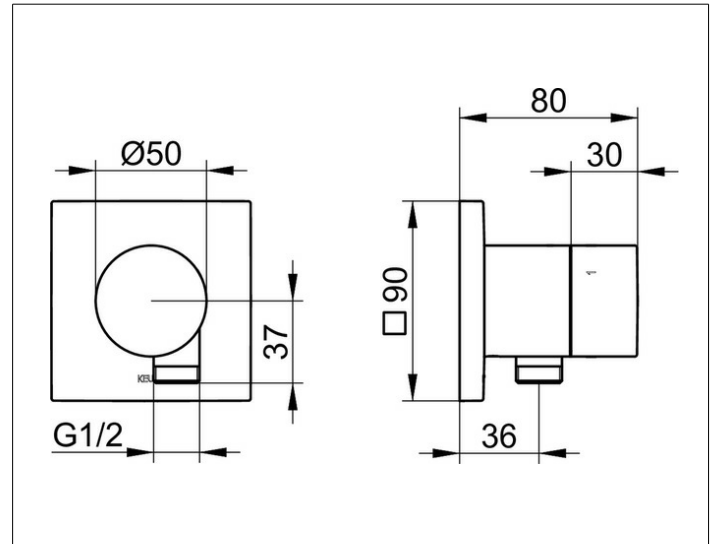

**IXMO**

**59549130102 3-way stop and diverter valve with wall outlet for shower hose DN 15**

**PRODUCT**

**DRAWING**

**PRODUCT ATTRIBUTES**

Set complete with:  
 handle, casing, rosette (square) and stop and diverter valve  
 intrinsically safe against backflow,  
 suitable for rough part no. 59548 000170

**SURFACE**

brushed black chrome

**DIMENSION**

IXMO Pure, eckig