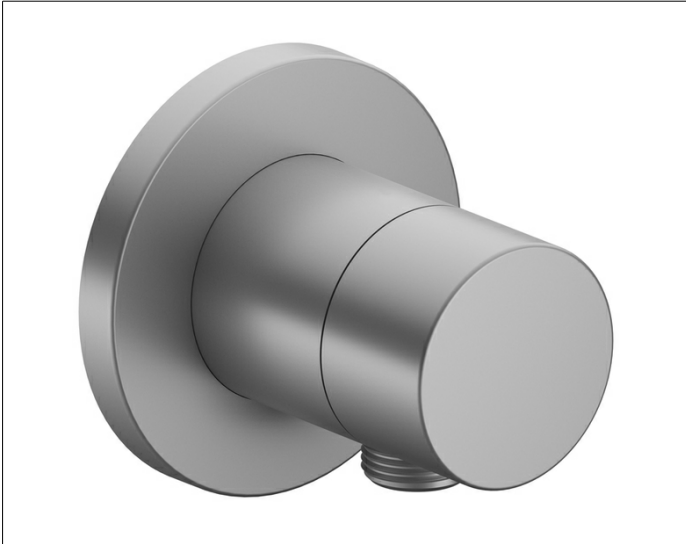

IXMO

59549170101 3-way stop and diverter valve with wall outlet for shower hose DN 15

PRODUCT

DRAWING

PRODUCT ATTRIBUTES

Set complete with:
 handle, casing, rosette (round) and stop and diverter valve,
 intrinsically safe against backflow,
 suitable for rough part no. 59548 000170

SURFACE

aluminium finish

DIMENSION

IXMO Pure, rund