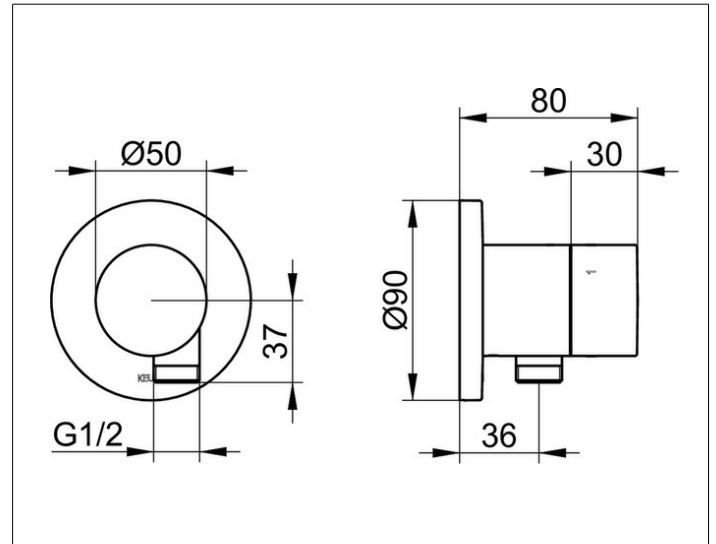

IXMO

59549170101 3-way stop and diverter valve with wall outlet for shower hose DN 15

PRODUCT

DRAWING

PRODUCT ATTRIBUTES

Set complete with:
 handle, casing, rosette (round) and stop and diverter valve,
 intrinsically safe against backflow,
 suitable for rough part no. 59548 000170

SURFACE

aluminium finish

DIMENSION

IXMO Pure, rund