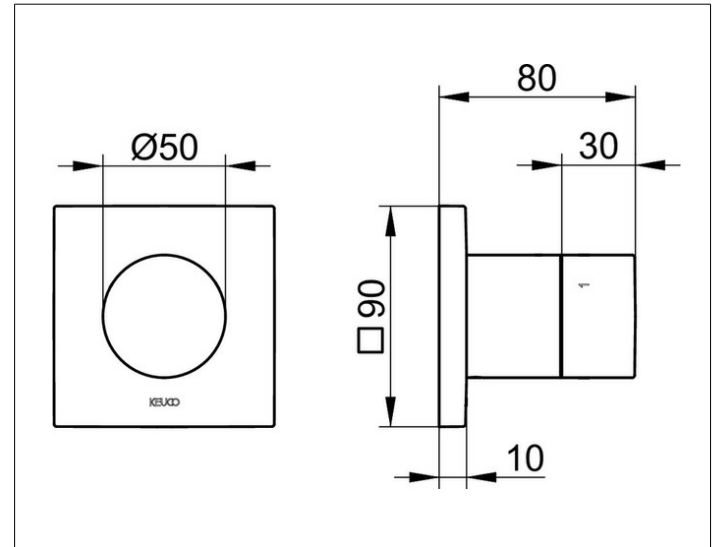

IXMO

59549370002 3-way diverter valve DN 15

PRODUCT

DRAWING

PRODUCT ATTRIBUTES

Set complete with:
 handle, casing, rosette (square) and stop and diverter valve
 suitable for rough part no. 59548 000070

SURFACE