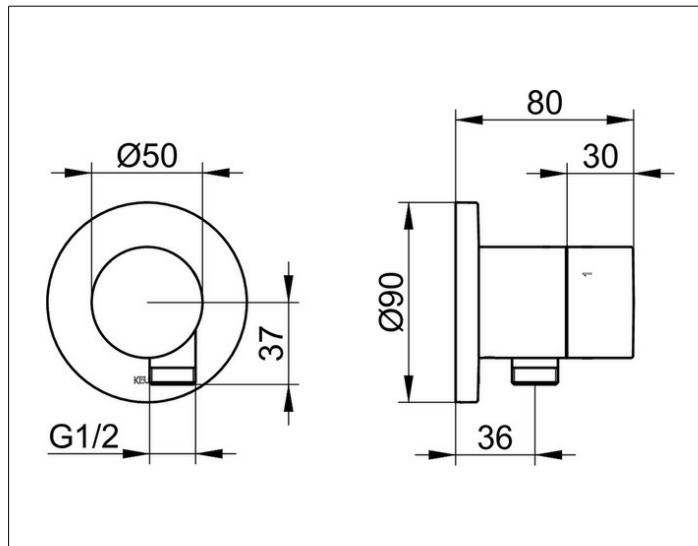

IXMO

59549370101 3-way diverter valve with wall outlet for shower hose DN 15

PRODUCT

DRAWING

PRODUCT ATTRIBUTES

Set complete with:
 handle, casing, rosette (round) and stop and diverter valve,
 intrinsically safe against backflow,
 suitable for rough part no. 59548 000170

SURFACE

black matt

DIMENSION

IXMO Pure, rund