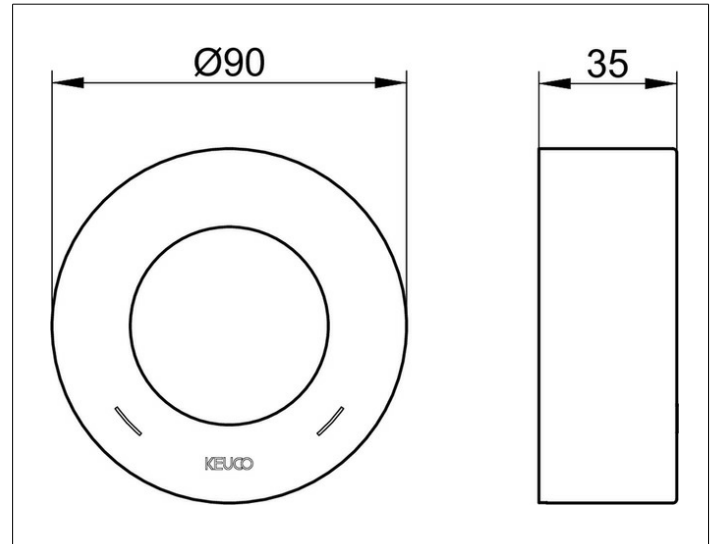

IXMO

59551010381 Extension rosette

PRODUCT

DRAWING

PRODUCT ATTRIBUTES

round, brass, with red/blue marker
 for installation between tiles and finish set
 for installation of the single lever mixer
 in walls with a low wall thickness,
 installation depth 55 - 80 mm

SURFACE

chrome-plated

DIMENSION

Höhe 25 mm