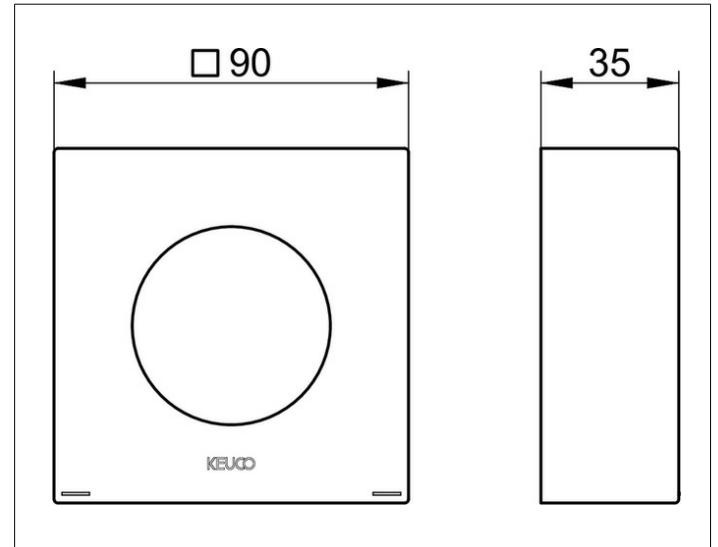

IXMO

59551010382 Extension rosette

PRODUCT

DRAWING

PRODUCT ATTRIBUTES

square, brass, with red/blue marker
for installation between tiles and finish set
for installation of the single lever mixer
in walls with a low wall thickness,
installation depth 55 - 80 mm

SURFACE

chrome-plated

DIMENSION

Höhe 25 mm