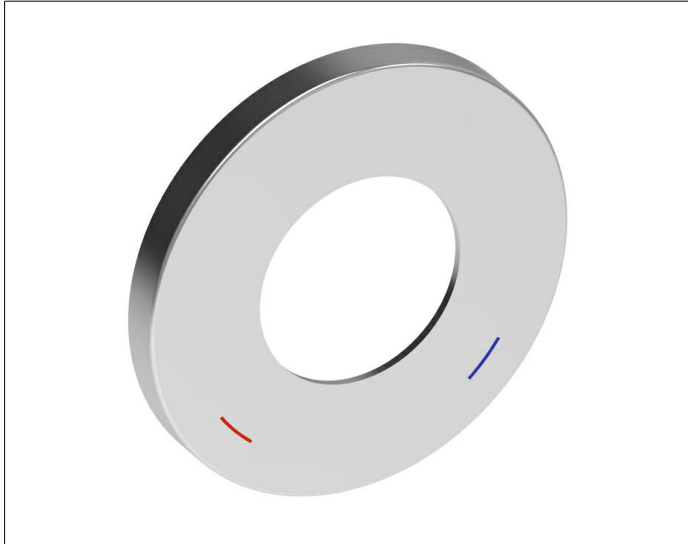

IXMO

59551030091 Decorative disc

PRODUCT

DRAWING

PRODUCT ATTRIBUTES

for single lever mixers,
105 mm, round, brass,
for installation between tiles and finish set

SURFACE

brushed bronze

DIMENSION

D: 105 mm