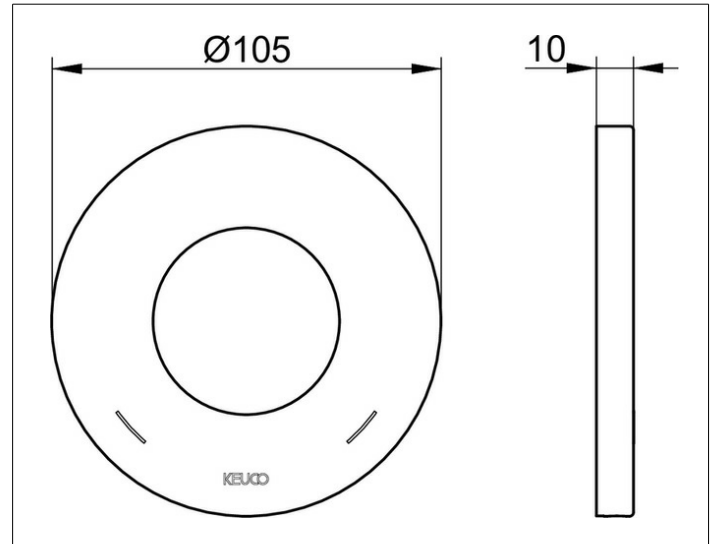

IXMO

59551030091 Decorative disc

PRODUCT

DRAWING

PRODUCT ATTRIBUTES

for single lever mixers,
105 mm, round, brass,
for installation between tiles and finish set

SURFACE

brushed bronze

DIMENSION

D: 105 mm