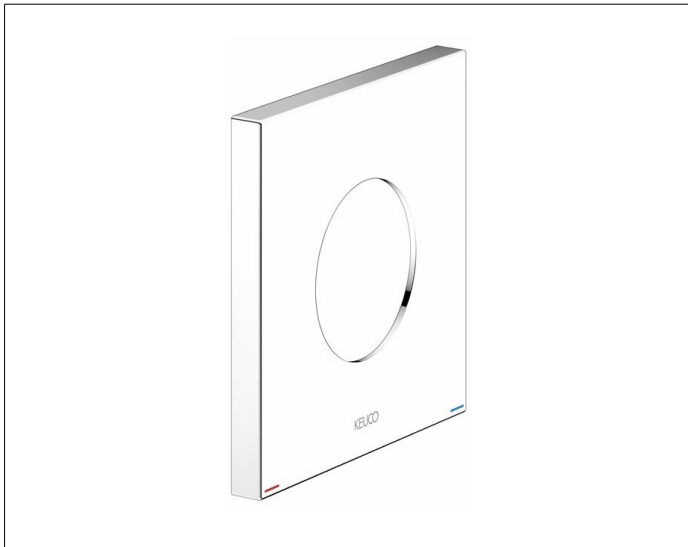

IXMO

59551030092 Decorative disc

PRODUCT

DRAWING

PRODUCT ATTRIBUTES

for single lever mixers,
105 x 105 mm, square, brass,
for installation between tiles and finish set

SURFACE

brushed bronze

DIMENSION

105 x 105 mm