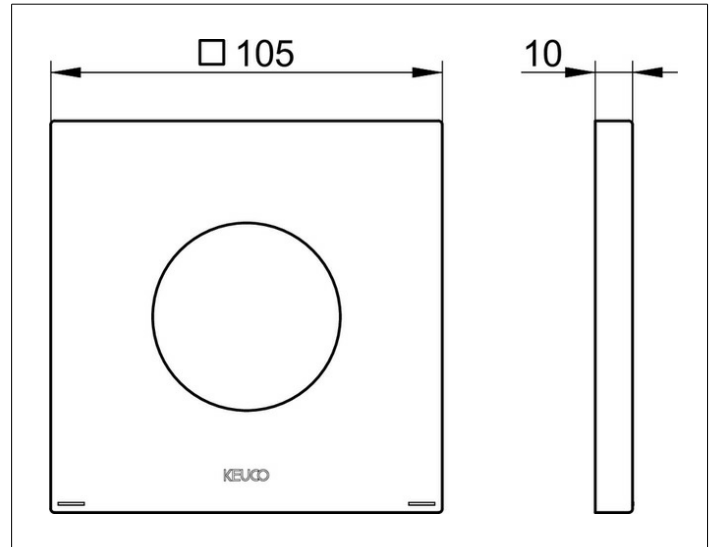

IXMO

59551030092 Decorative disc

PRODUCT

DRAWING

PRODUCT ATTRIBUTES

for single lever mixers,
105 x 105 mm, square, brass,
for installation between tiles and finish set

SURFACE

brushed bronze

DIMENSION

105 x 105 mm