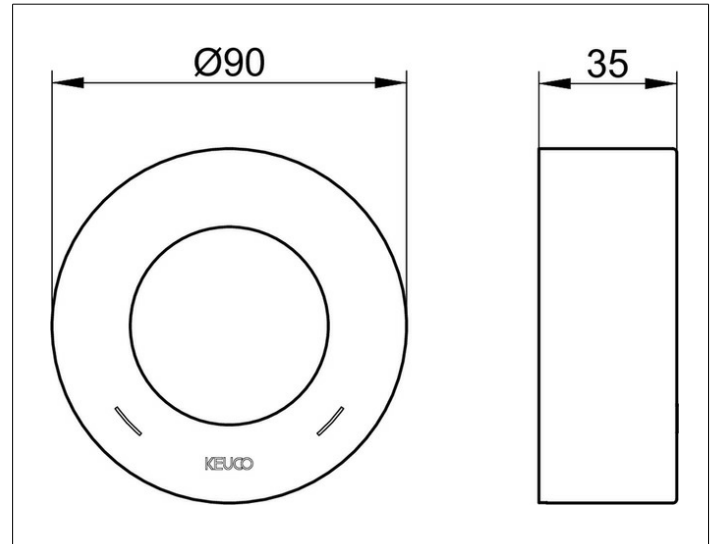

IXMO

59551030381 Extension rosette

PRODUCT

DRAWING

PRODUCT ATTRIBUTES

round, brass, with red/blue marker
 for installation between tiles and finish set
 for installation of the single lever mixer
 in walls with a low wall thickness,
 installation depth 55 - 80 mm

SURFACE

brushed bronze

DIMENSION

Höhe 25 mm