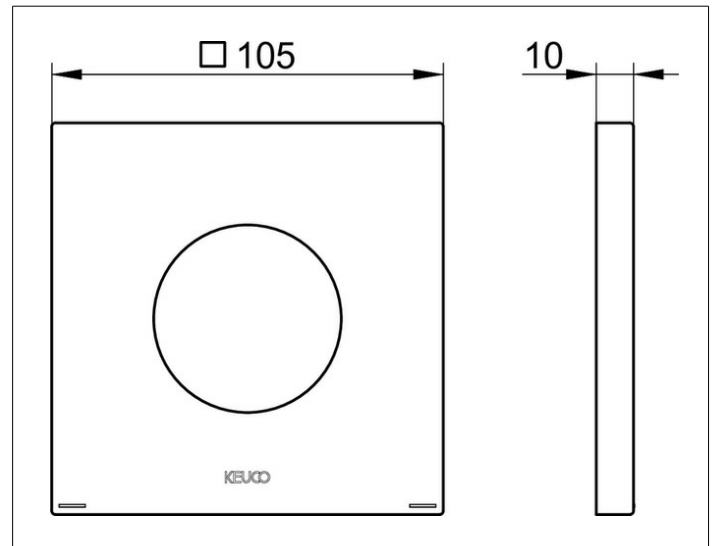

IXMO

59551050092 Decorative disc

PRODUCT

DRAWING

PRODUCT ATTRIBUTES

for single lever mixers,
105 x 105 mm, square, brass,
for installation between tiles and finish set

SURFACE

brushed nickel

DIMENSION

105 x 105 mm