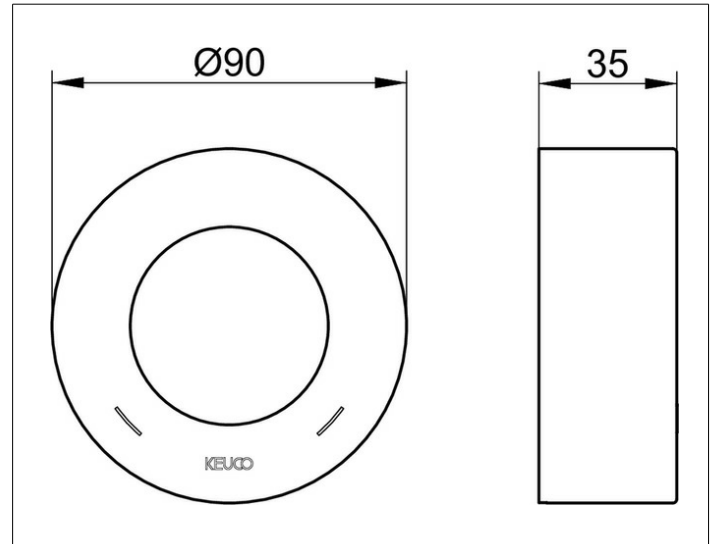

**IXMO**

**59551050381 Extension rosette**

**PRODUCT**

**DRAWING**

**PRODUCT ATTRIBUTES**

round, brass, with red/blue marker  
 for installation between tiles and finish set  
 for installation of the single lever mixer  
 in walls with a low wall thickness,  
 installation depth 55 - 80 mm

**SURFACE**

brushed nickel

**DIMENSION**

Höhe 25 mm