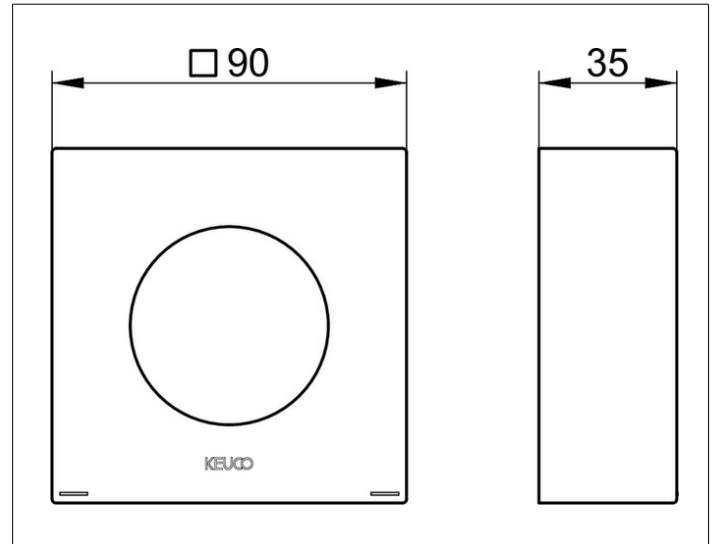

**IXMO**

**59551050382 Extension rosette**

**PRODUCT**

**DRAWING**

**PRODUCT ATTRIBUTES**

square, brass, with red/blue marker  
 for installation between tiles and finish set  
 for installation of the single lever mixer  
 in walls with a low wall thickness,  
 installation depth 55 - 80 mm

**SURFACE**

brushed nickel

**DIMENSION**

Höhe 25 mm