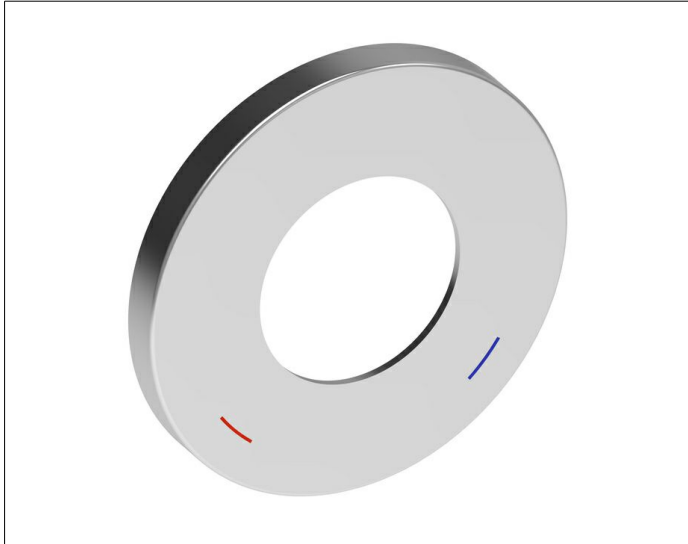

IXMO

59551070091 Decorative disc

PRODUCT

DRAWING

PRODUCT ATTRIBUTES

for single lever mixers,
105 mm, round, brass,
for installation between tiles and finish set

SURFACE

stainless steel finish

DIMENSION

D: 105 mm