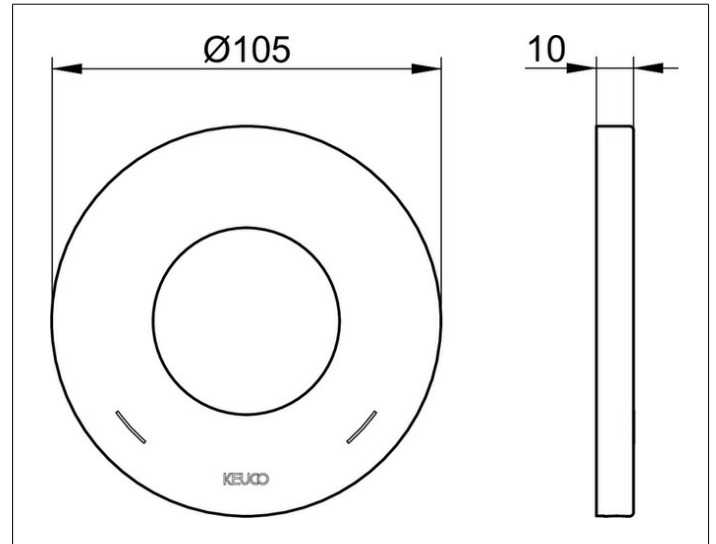

IXMO

59551070091 Decorative disc

PRODUCT

DRAWING

PRODUCT ATTRIBUTES

for single lever mixers,
105 mm, round, brass,
for installation between tiles and finish set

SURFACE

stainless steel finish

DIMENSION

D: 105 mm