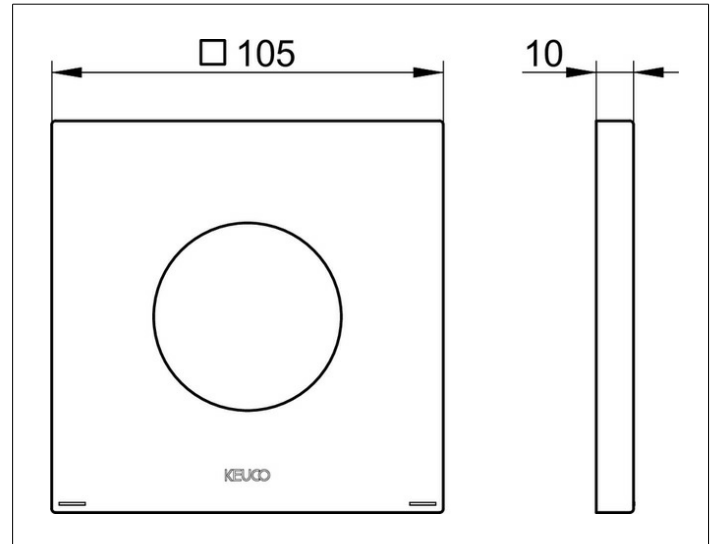

IXMO

59551130092 Decorative disc

PRODUCT

DRAWING

PRODUCT ATTRIBUTES

for single lever mixers,
105 x 105 mm, square, brass,
for installation between tiles and finish set

SURFACE

brushed black chrome

DIMENSION

105 x 105 mm