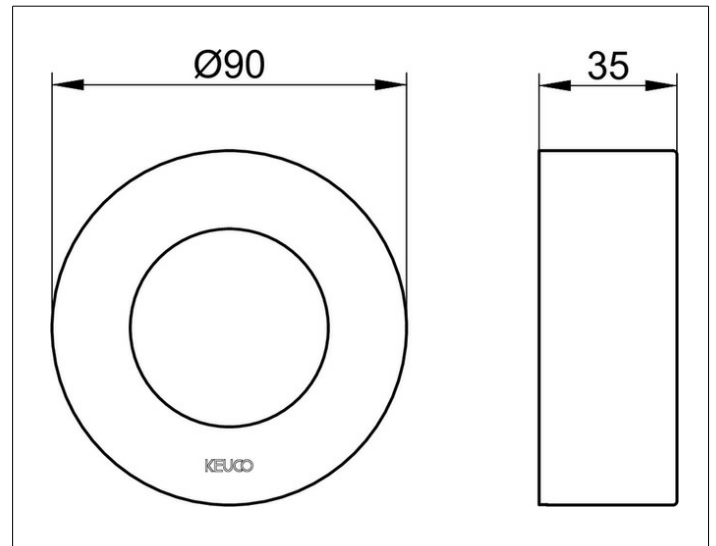

**IXMO**

59551130281 Extension rosette

**PRODUCT**

**DRAWING**

**PRODUCT ATTRIBUTES**

round, brass,  
for installation between tiles and finish set  
for installation of stop and diverter valve  
in walls with a low wall thickness,  
installation depth 55 - 80 mm

**SURFACE**

brushed black chrome

**DIMENSION**

Höhe 25 mm