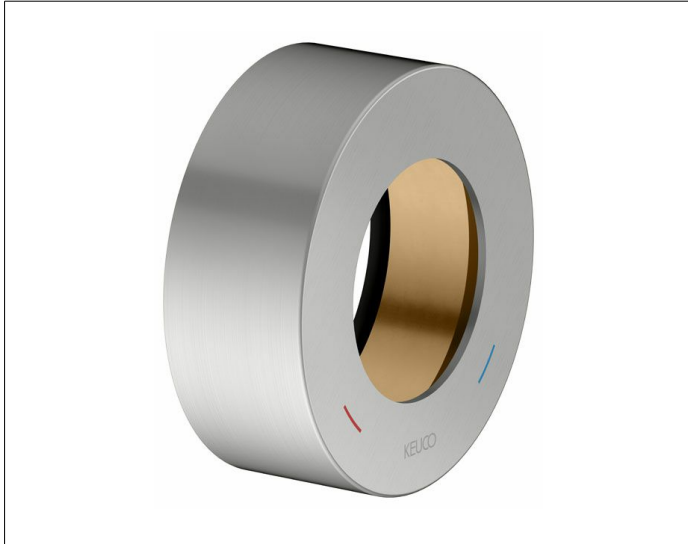

IXMO

59551210381 Extension rosette

PRODUCT

DRAWING

PRODUCT ATTRIBUTES

round, brass, with red/blue marker
for installation between tiles and finish set
for installation of the single lever mixer
in walls with a low wall thickness,
installation depth 55 - 80 mm

SURFACE

stainless steel finish

DIMENSION

Höhe 25 mm