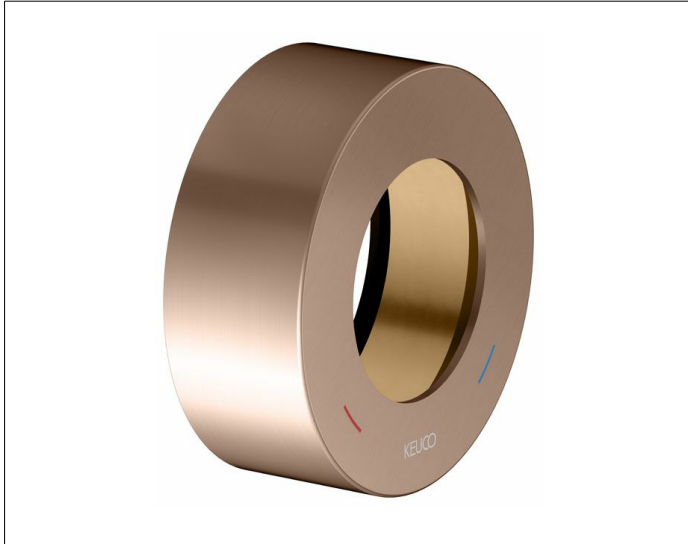

IXMO

59551290381 Extension rosette

PRODUCT

DRAWING

PRODUCT ATTRIBUTES

round, brass, with red/blue marker
for installation between tiles and finish set
for installation of the single lever mixer
in walls with a low wall thickness,
installation depth 55 - 80 mm

SURFACE

brushed red gold

DIMENSION

Höhe 25 mm