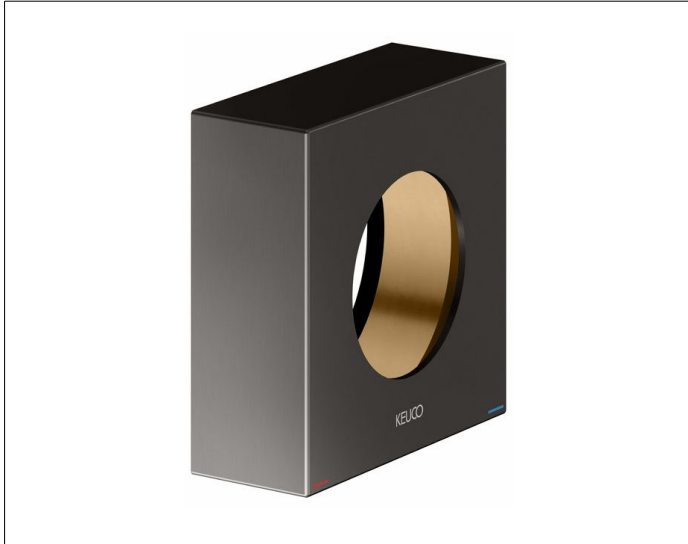

IXMO

59551350382 Extension rosette

PRODUCT

DRAWING

PRODUCT ATTRIBUTES

square, brass, with red/blue marker
for installation between tiles and finish set
for installation of the single lever mixer
in walls with a low wall thickness,
installation depth 55 - 80 mm

SURFACE

brushed titanium black

DIMENSION

Höhe 25 mm