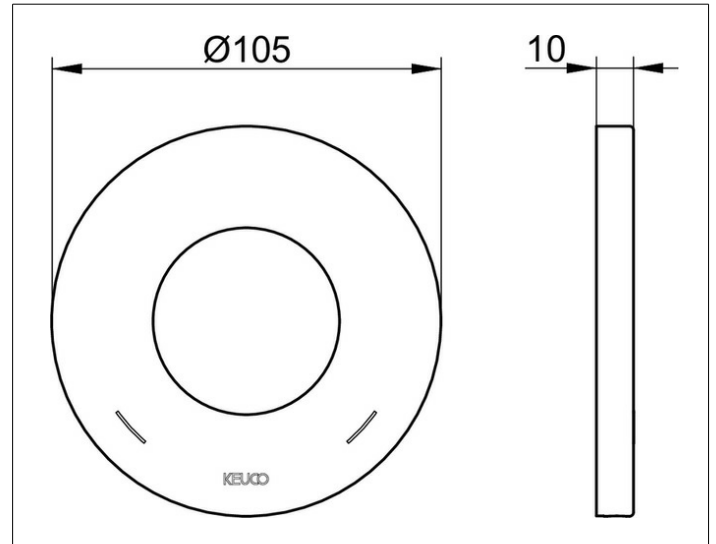

**IXMO**

59551370091 Decorative disc

**PRODUCT**

**DRAWING**

**PRODUCT ATTRIBUTES**

for single lever mixers,  
105 mm, round, brass,  
for installation between tiles and finish set

**SURFACE**

black matt

**DIMENSION**

105 mm Durchmesser