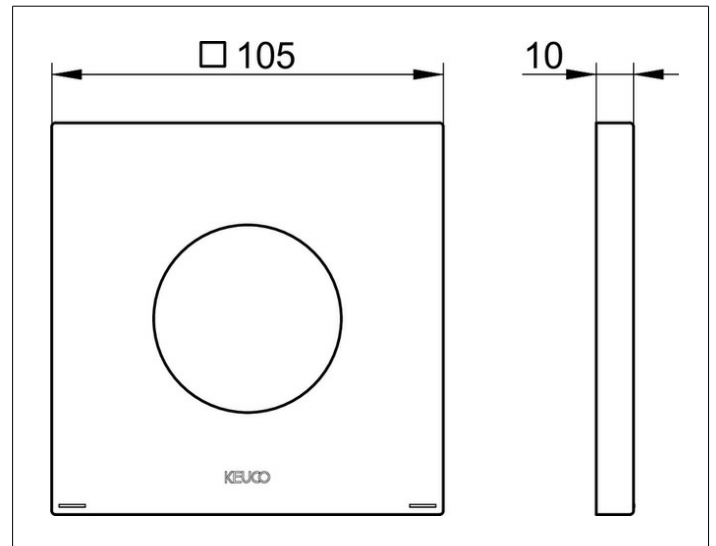

**IXMO**

59551370092 Decorative disc

**PRODUCT**

**DRAWING**

**PRODUCT ATTRIBUTES**

for single lever mixers,  
105 x 105 mm, square, brass,  
for installation between tiles and finish set

**SURFACE**

black matt

**DIMENSION**

105 x 105 mm