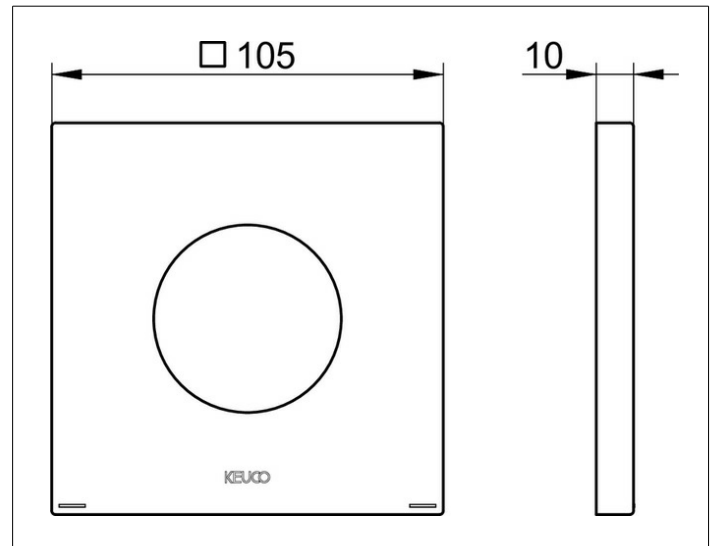

IXMO

59551370092 Decorative disc

PRODUCT

DRAWING

PRODUCT ATTRIBUTES

for single lever mixers,
105 x 105 mm, square, brass,
for installation between tiles and finish set

SURFACE

black matt

DIMENSION

105 x 105 mm