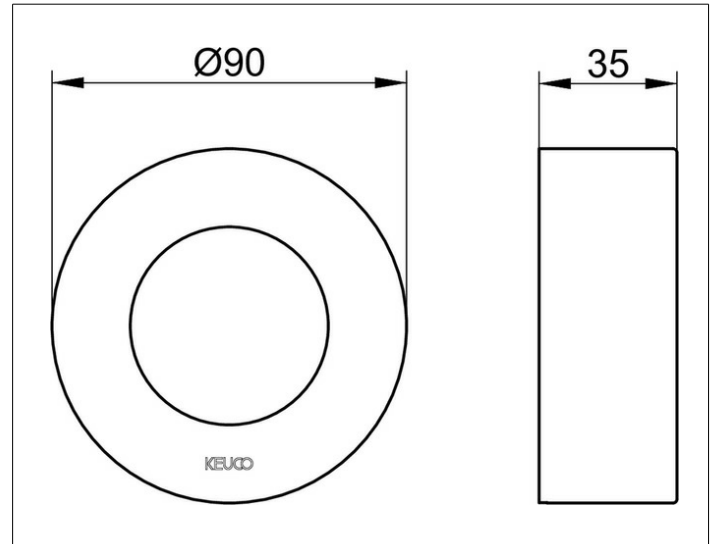

IXMO

59551370281 Extension rosette

PRODUCT

DRAWING

PRODUCT ATTRIBUTES

round, brass,
for installation between tiles and finish set
for installation of stop and diverter valve
in walls with a low wall thickness,
installation depth 55 - 80 mm

SURFACE

black matt

DIMENSION

Höhe 25 mm