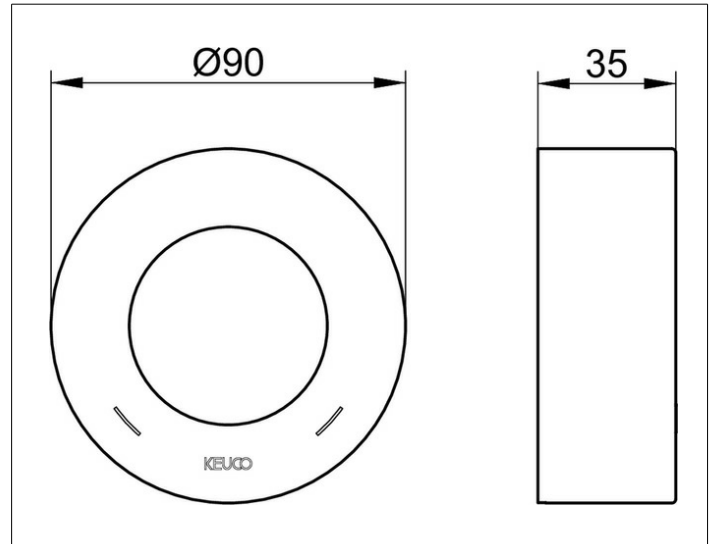

**IXMO**

59551370381 Extension rosette

**PRODUCT**

**DRAWING**

**PRODUCT ATTRIBUTES**

round, brass, with red/blue marker  
 for installation between tiles and finish set  
 for installation of the single lever mixer  
 in walls with a low wall thickness,  
 installation depth 55 - 80 mm

**SURFACE**

black matt

**DIMENSION**

Höhe 25 mm