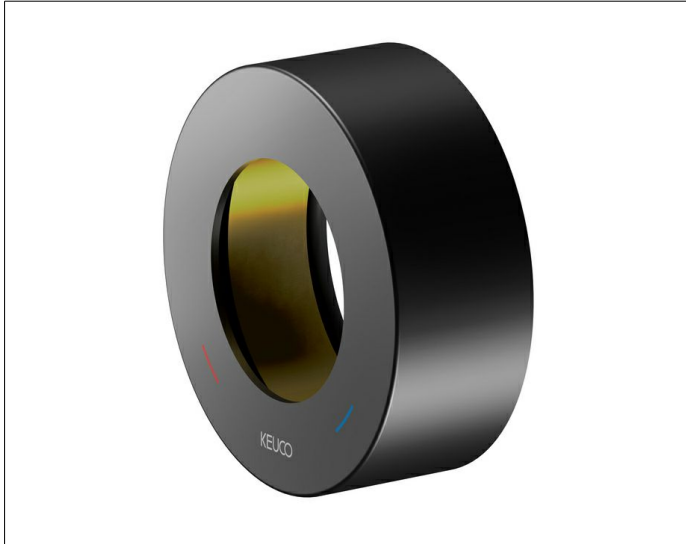

**IXMO**

59551370381 Extension rosette

**PRODUCT**

**DRAWING**

**PRODUCT ATTRIBUTES**

round, brass, with red/blue marker  
 for installation between tiles and finish set  
 for installation of the single lever mixer  
 in walls with a low wall thickness,  
 installation depth 55 - 80 mm

**SURFACE**

black matt

**DIMENSION**

Höhe 25 mm