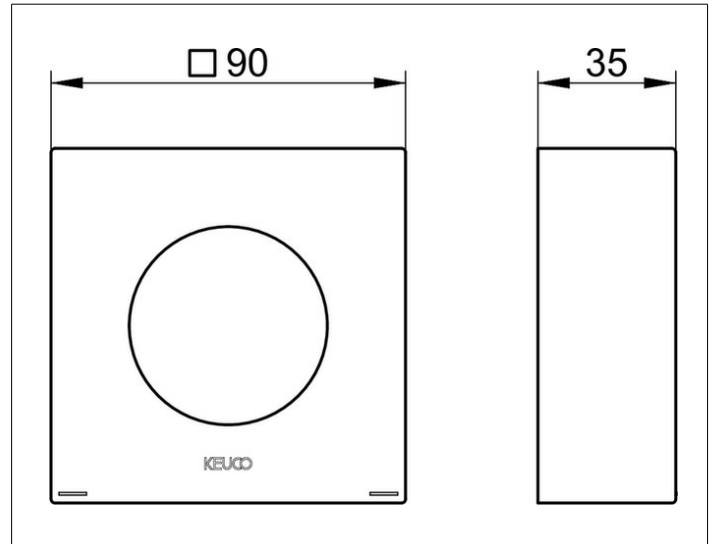

IXMO

59551370382 Extension rosette

PRODUCT

DRAWING

PRODUCT ATTRIBUTES

square, brass, with red/blue marker
for installation between tiles and finish set
for installation of the single lever mixer
in walls with a low wall thickness,
installation depth 55 - 80 mm

SURFACE

black matt

DIMENSION

Höhe 25 mm