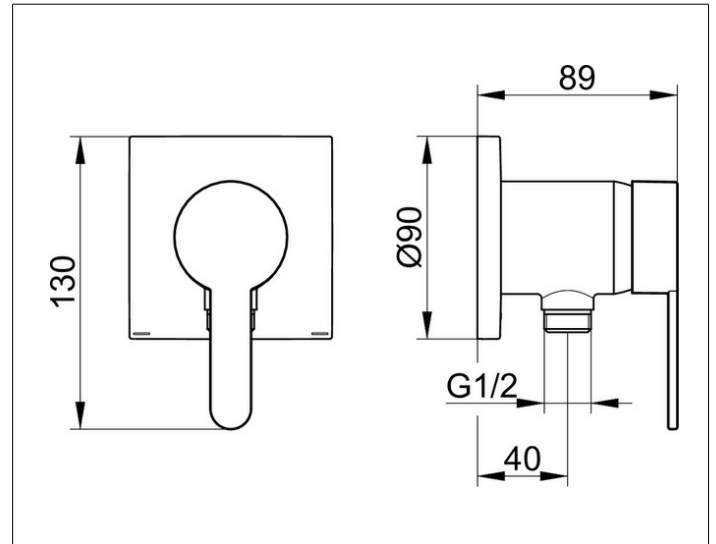

IXMO

59552010302 Single lever mixer with wall outlet for shower hose DN 15

PRODUCT

DRAWING

PRODUCT ATTRIBUTES

mixing cartridge with ceramic sealing gaskets,
 temperature controlled, limited flow rate,
 wall outlet for shower hose with backflow preventer,
 set complete with:
 handle, casing and rosette (square),
 suitable for rough part no. 59552 000170

SURFACE

chrome-plated

DIMENSION

Griff IXMO Flat