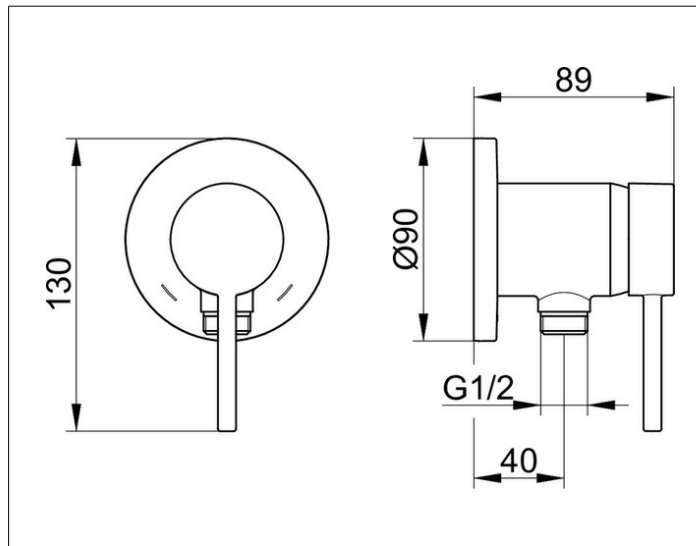

IXMO

59552370201 Single lever mixer with wall outlet for shower hose DN 15

PRODUCT

DRAWING

PRODUCT ATTRIBUTES

mixing cartridge with ceramic sealing gaskets,
 temperature controlled, limited flow rate,
 wall outlet for shower hose with backflow preventer,
 set complete with:
 handle, casing and rosette (round),
 suitable for rough part no. 59552 000170

SURFACE

black matt

DIMENSION

Griff IXMO Soft