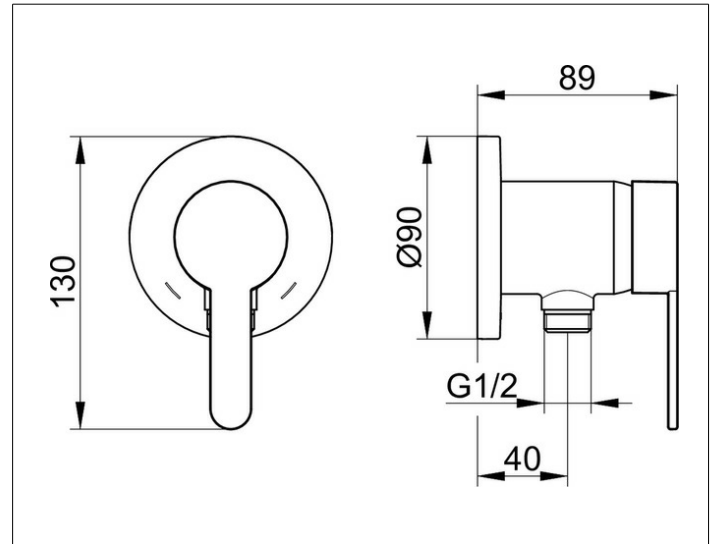

**IXMO**

**59552370301 Single lever mixer with wall outlet for shower hose DN 15**

**PRODUCT**

**DRAWING**

**PRODUCT ATTRIBUTES**

mixing cartridge with ceramic sealing gaskets,  
 temperature controlled, limited flow rate,  
 wall outlet for shower hose with backflow preventer,  
 set complete with:  
 handle, casing and rosette (round),  
 suitable for rough part no. 59552 000170