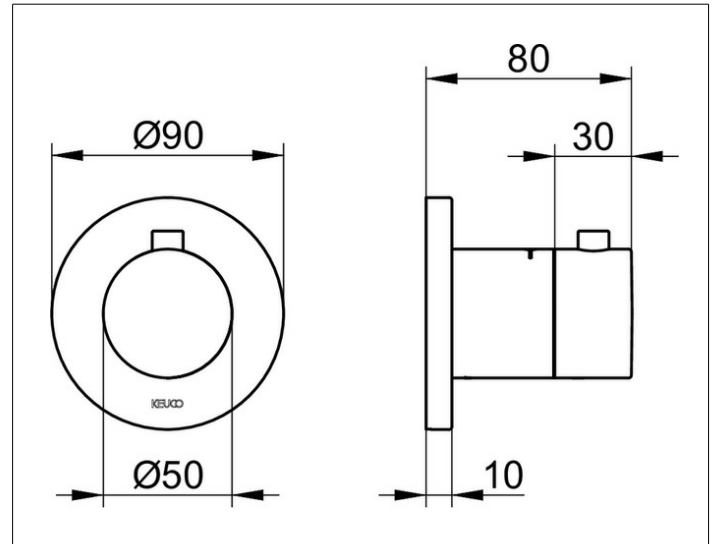

**IXMO**

**59553010001 Thermostatic mixer DN 15**

**PRODUCT**

**DRAWING**

**PRODUCT ATTRIBUTES**

Set complete with:  
handle, sleeve and rosette (round)  
suitable for rough part no. 59553 000070

**SURFACE**

chrome-plated

**SPECIFICATIONS**

KEUCO IXMO thermostat battery DN15, 59553010001  
chrome-plated single thermostat battery  
for shower and bath,  
made of low-dezincifying brass,  
for recessed installation,  
with round rosette, freely positionable,  
installation depth 80 - 110 mm,  
built in device for interchanged waterways,  
high-quality temperature control unit,  
safety cut-off at 38°,  
Set complete with:  
handle, sleeve, rosette (round),  
rosette diameter 90 mm,  
10 mm thick, total depth 80 mm,  
suitable for rough part no. 59553000070