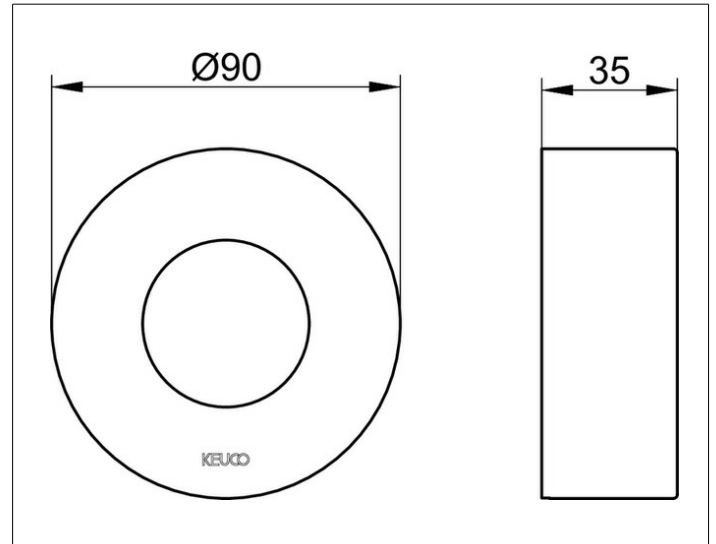

IXMO

59553010281 Extension rosette

PRODUCT

DRAWING

PRODUCT ATTRIBUTES

round, brass,
 for installation between tiles and finish set
 for installation of the thermostat battery in walls
 with a low wall thickness, installation depth 55 - 80 mm

SURFACE

chrome-plated

DIMENSION

Höhe 25 mm