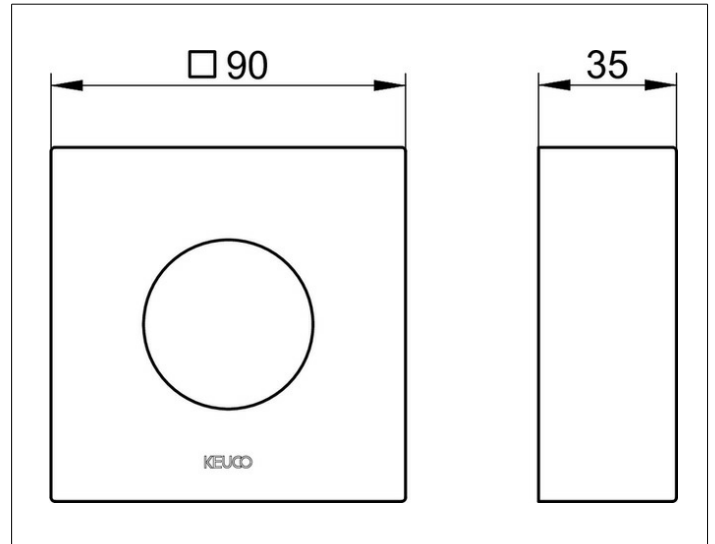

IXMO

59553010282 Extension rosette

**PRODUCT**

**DRAWING**

**PRODUCT ATTRIBUTES**

square, brass,  
for installation between tiles and finish set  
for installation of the thermostat battery in walls  
with a low wall thickness, installation depth 55 - 80 mm

**SURFACE**

chrome-plated

**DIMENSION**

Höhe 25 mm