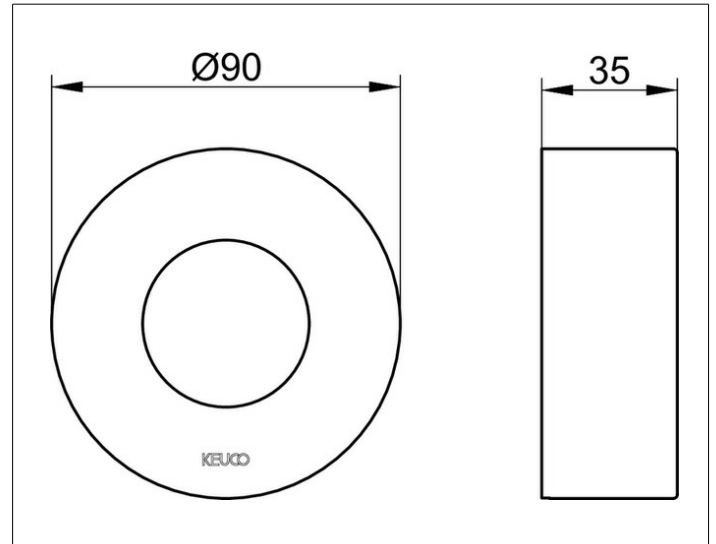

IXMO

59553030281 Extension rosette

PRODUCT

DRAWING

PRODUCT ATTRIBUTES

round, brass,
for installation between tiles and finish set
for installation of the thermostat battery in walls
with a low wall thickness, installation depth 55 - 80 mm

SURFACE

brushed bronze

DIMENSION

Höhe 25 mm