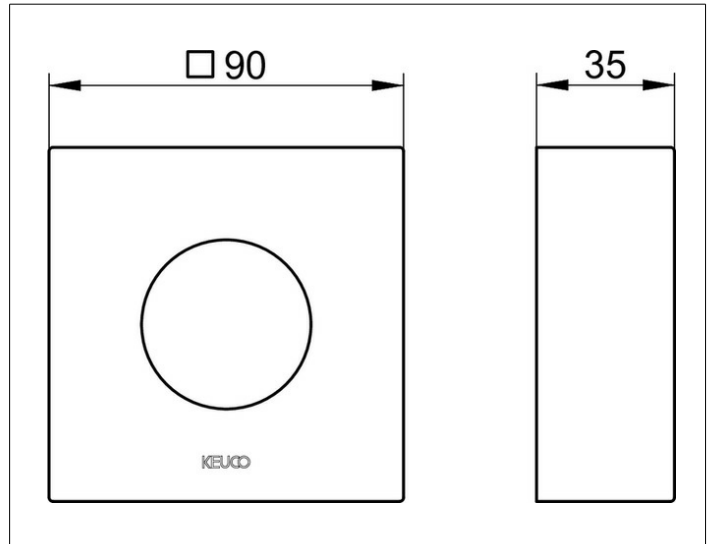

IXMO

59553030282 Extension rosette

PRODUCT

DRAWING

PRODUCT ATTRIBUTES

square, brass,
for installation between tiles and finish set
for installation of the thermostat battery in walls
with a low wall thickness, installation depth 55 - 80 mm

SURFACE

brushed bronze

DIMENSION

Höhe 25 mm