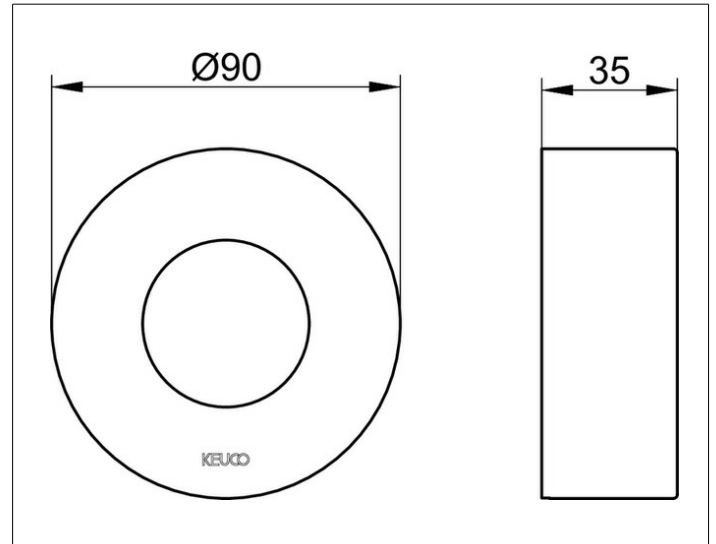

IXMO

59553050281 Extension rosette

PRODUCT

DRAWING

PRODUCT ATTRIBUTES

round, brass,
for installation between tiles and finish set
for installation of the thermostat battery in walls
with a low wall thickness, installation depth 55 - 80 mm

SURFACE

brushed nickel

DIMENSION

Höhe 25 mm